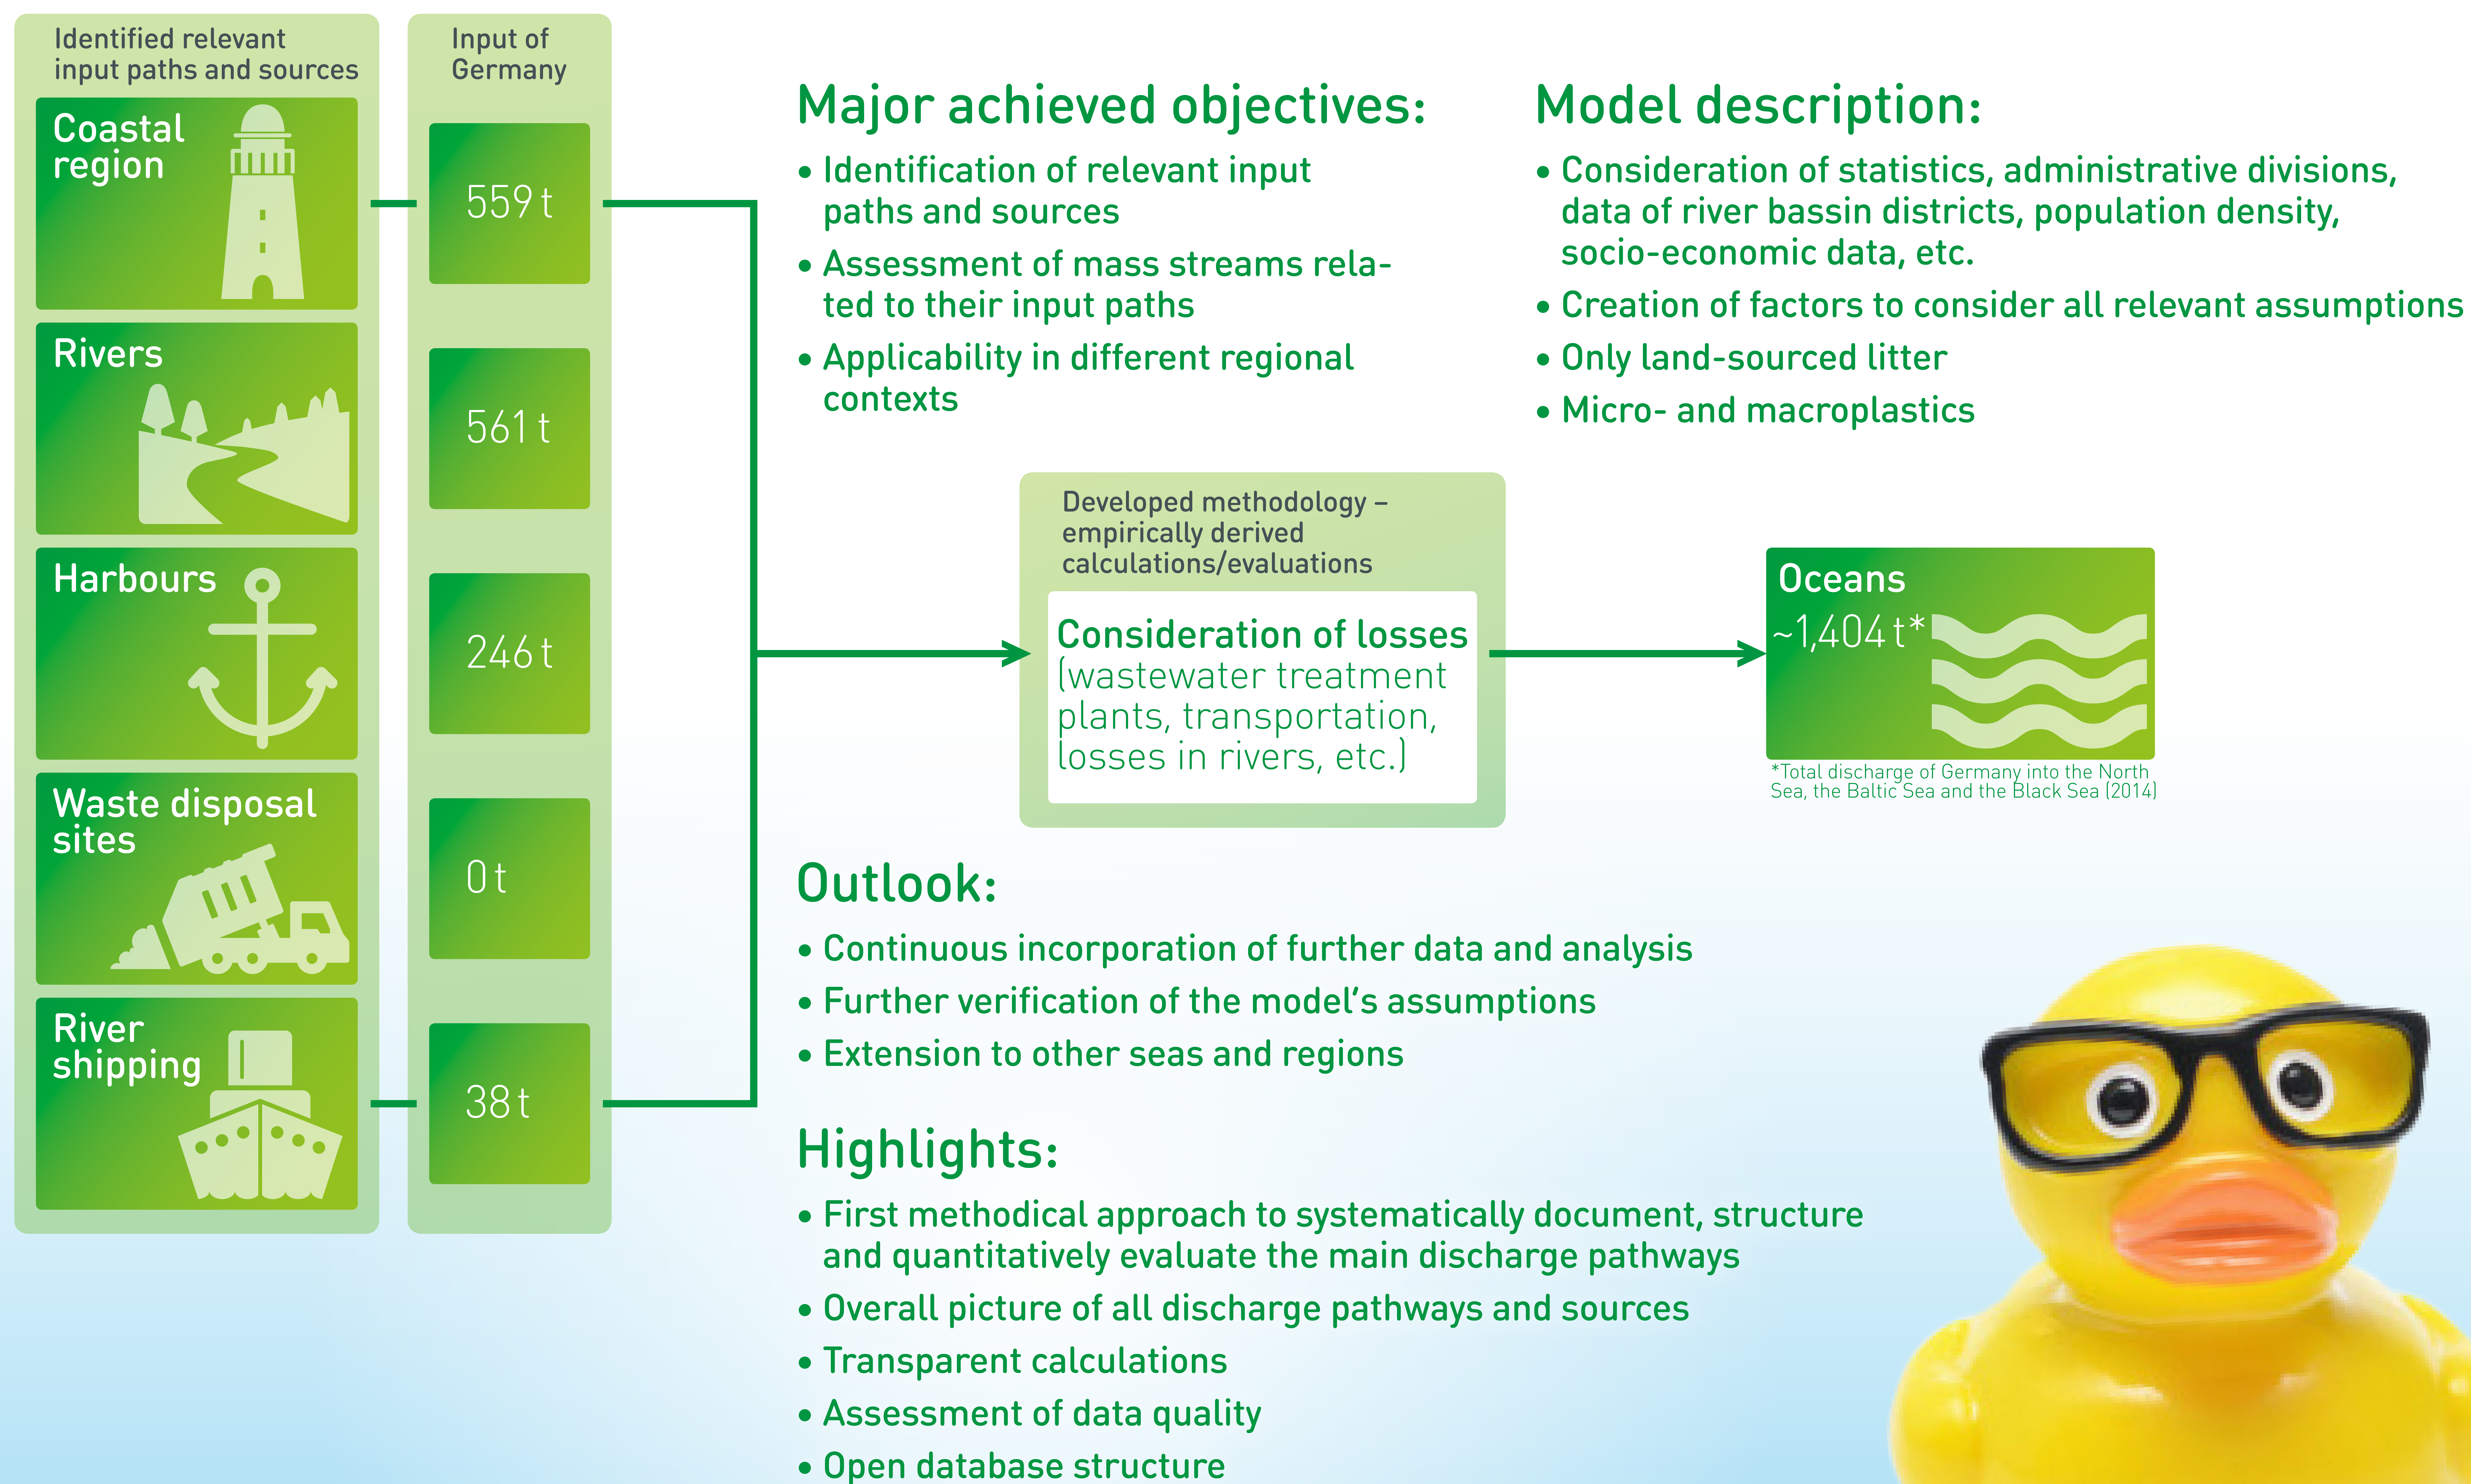

# From Land to Sea

## Model for the documentation of land-sourced plastic litter

Commission:

**BKV** PLASTICS  
CONCEPTS  
RECOVERY

bkv-gmbh.de

Author:

**CONVERSIO**  
Market & Strategy

conversio-gmbh.com

Support: